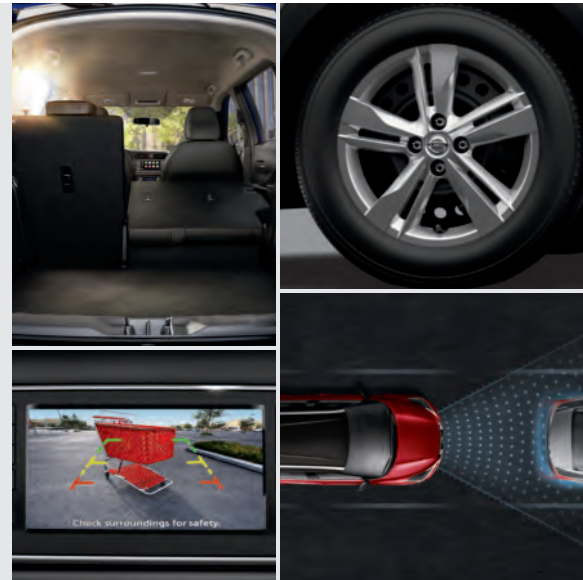

SR

INCLUDES SV EQUIPMENT PLUS

- LED headlights with LED signature accents
- Fog lights
- Rear roof spoiler
- Dark chrome front grille accent
- Front and rear bumpers with body-color inserts
- Silver-painted exterior door trim
- Black painted outside mirrors with integrated turn signals
- Intelligent Around View® Monitor¹⁷
- Leather-wrapped steering wheel
- Leather shift knob with chrome accents
- Sport seat fabric with color accents and stitching
- Integrated Dynamics-control Module (IDM)