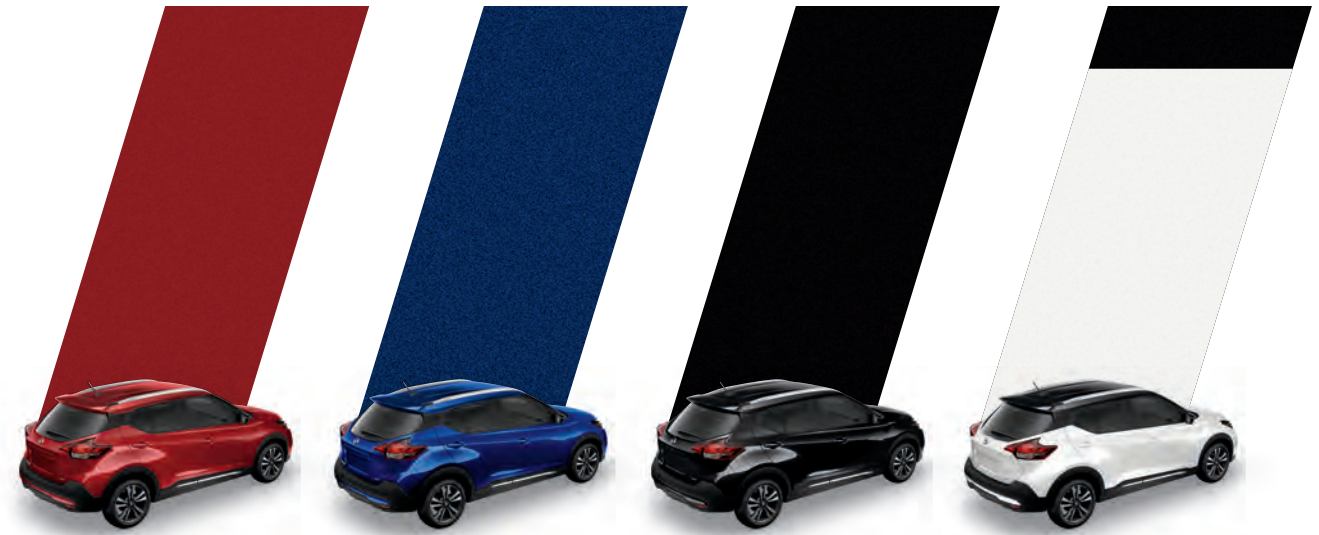

Deep Blue Pearl RAY

Super Black KH3

Super Black KH3 Roof
Aspen White QAC Body¹¹

Cayenne Red NAH