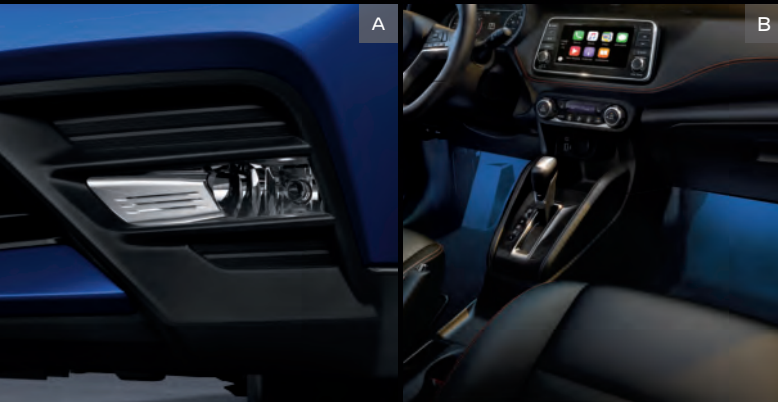

SR

INCLUDES SV EQUIPMENT PLUS

- LED headlights with LED signature accents
- Fog lights
- Rear roof spoiler
- Dark chrome front grille accent
- Front and rear bumpers with body-color inserts
- Silver-painted exterior door trim
- Black painted outside mirrors with integrated turn signals
- Intelligent Around View® Monitor¹⁷
- Leather-wrapped steering wheel
- Leather shift knob with chrome accents
- Sport seat fabric with color accents and stitching
- Integrated Dynamics-control Module (IDM)

PREMIUM PACKAGE | SR

- Bose® Personal® Plus Audio System with 8 speakers including Bose® UltraNearfield™ driver headrest speakers
- Prima-Tex™-appointed seats
- Heated front seats
- Security system

CHOOSE YOUR ACCESSORIES